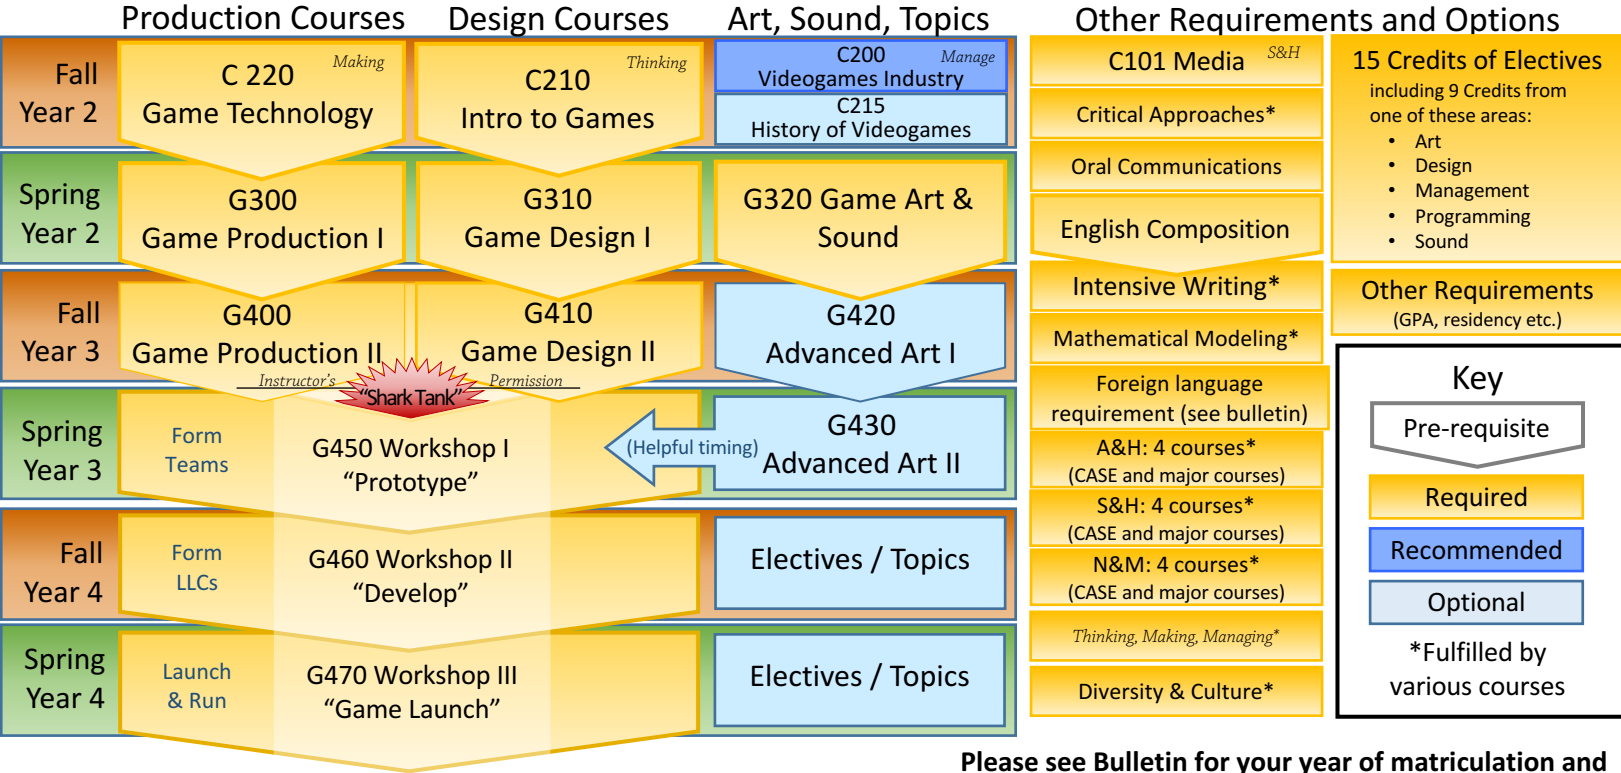

Indiana University B.S. in Game Design Course Map

As of March 2017

Graduation

Please see Bulletin for your year of matriculation and MSCH Academic Advisors for additional details.

Key

- Pre-requisite
- Required
- Recommended
- Optional

*Fulfilled by various courses